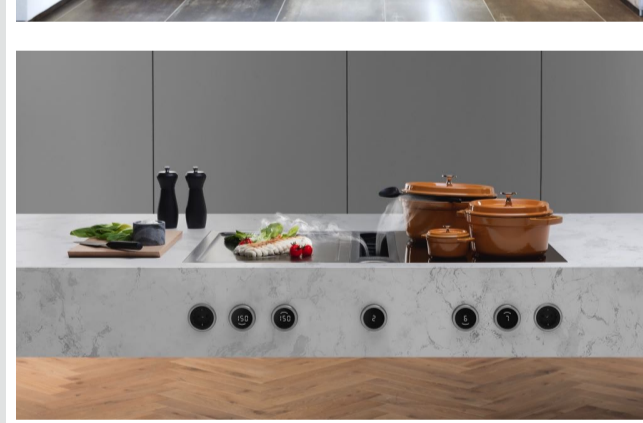

Floating island with very in-demand induction cooktops which are very fast with flexible cooking surfaces adjusting to your pot sizes automatically and now also integrated venting features.