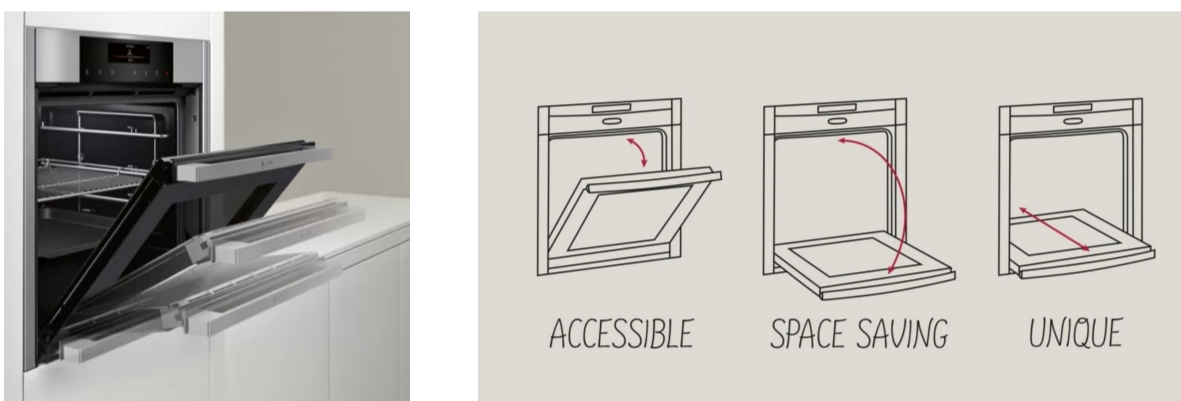

Tilt & Turn Windows

German homes have tilt & turn windows allowing for different positions and highly efficient thermal insulation. The open position is great for easy cleaning and full air circulation, especially as air conditioning is not common. The tilted position allows for some air circulation while keeping rain and strong winds out.